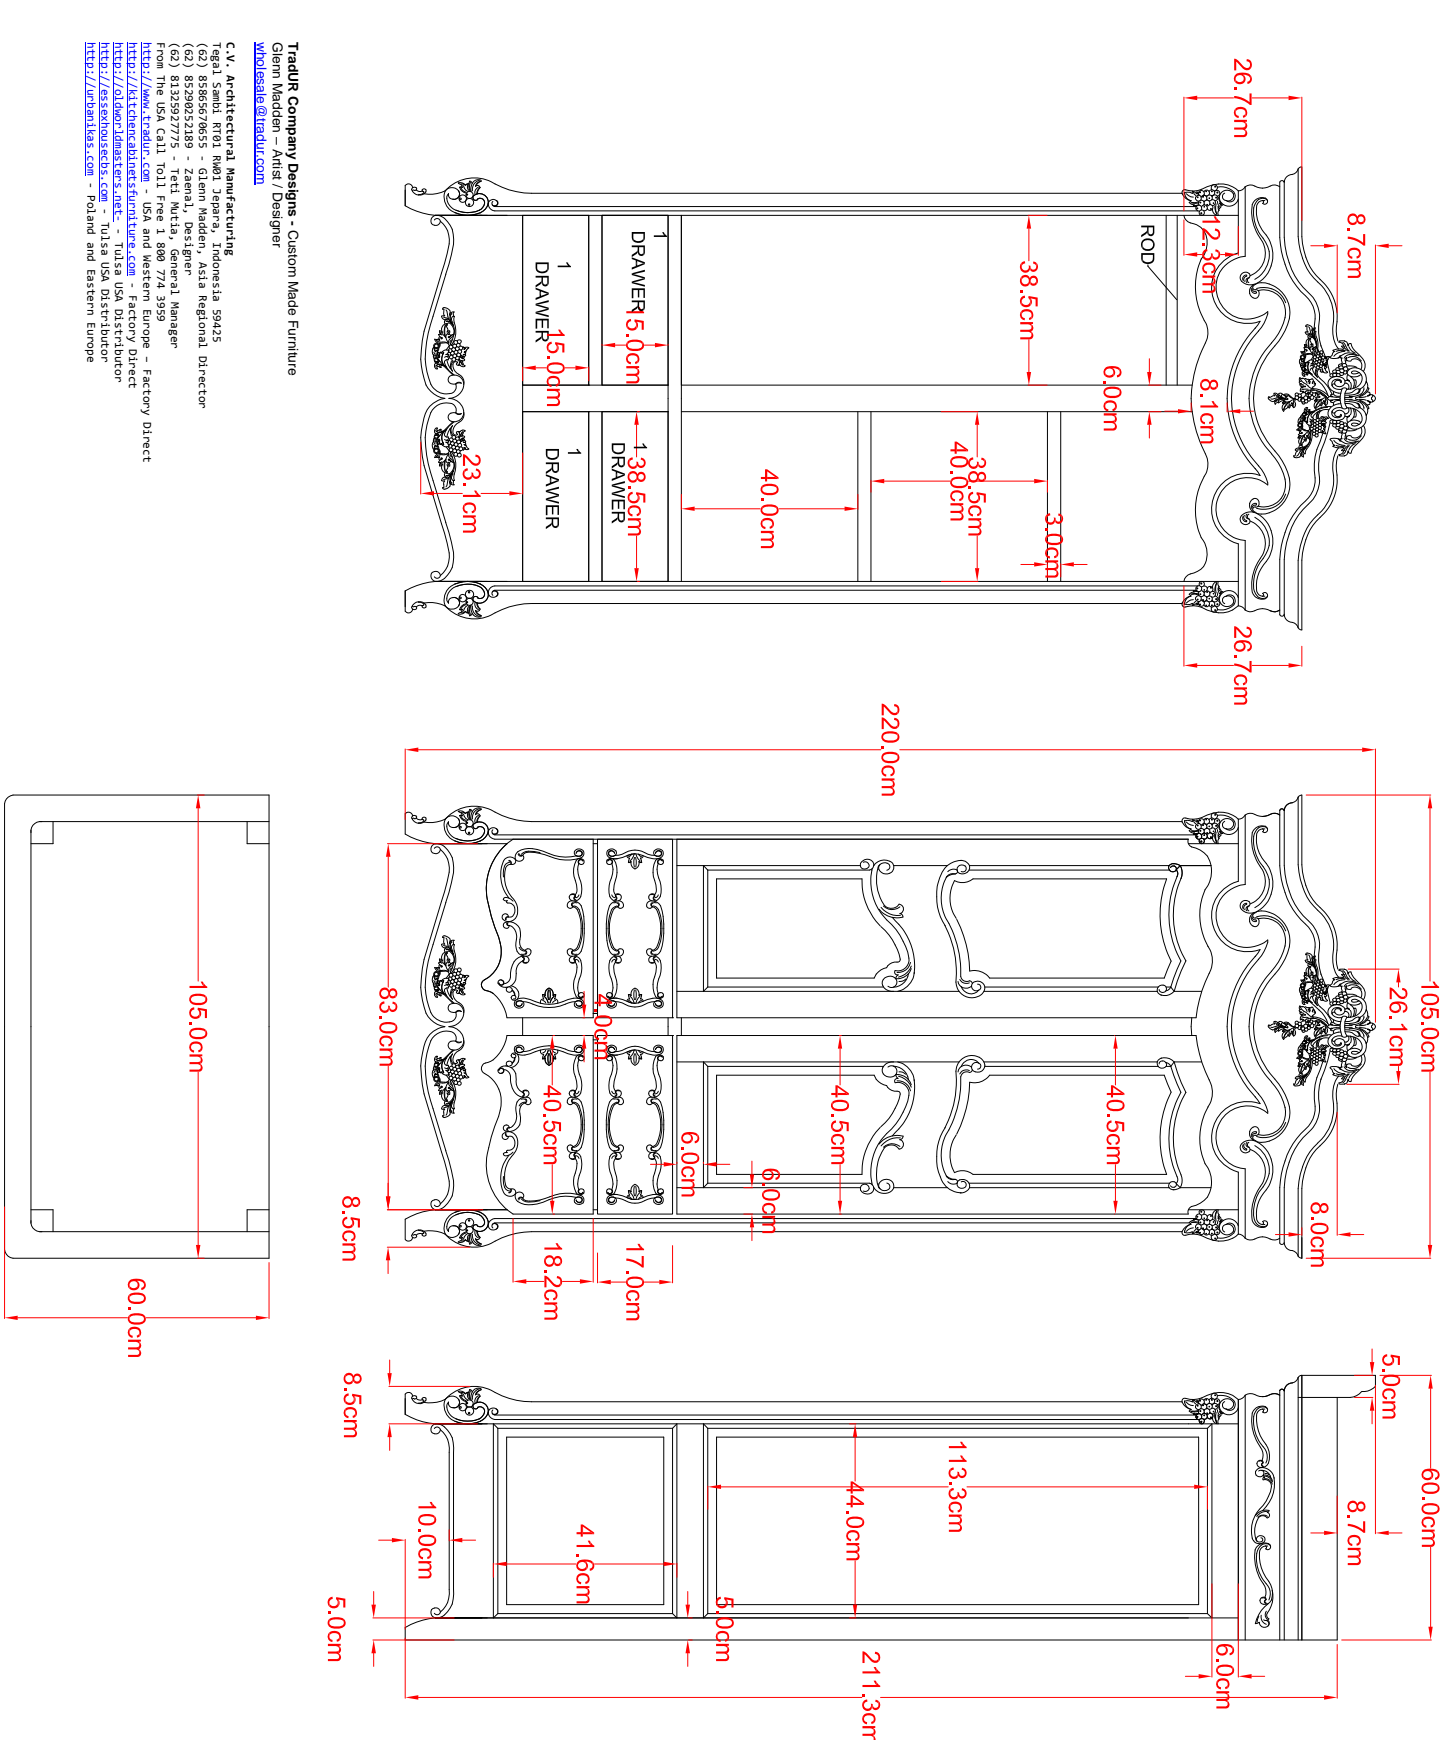

DAUGHTER BED
 COLOR BIANCO CREAM WIGOLD PATINAGOLDO ON CARNIGI
 QTY 1

DAUGHTER WARDROBE
 COLOR BIANCO CREAM WIGOLD PATINAGOLDO ON CARNIGI
 QTY 1

DAUGHTER CHEST
 COLOR BIANCO CREAM WIGOLD PATINAGOLDO ON CARNIGI
 QTY 1