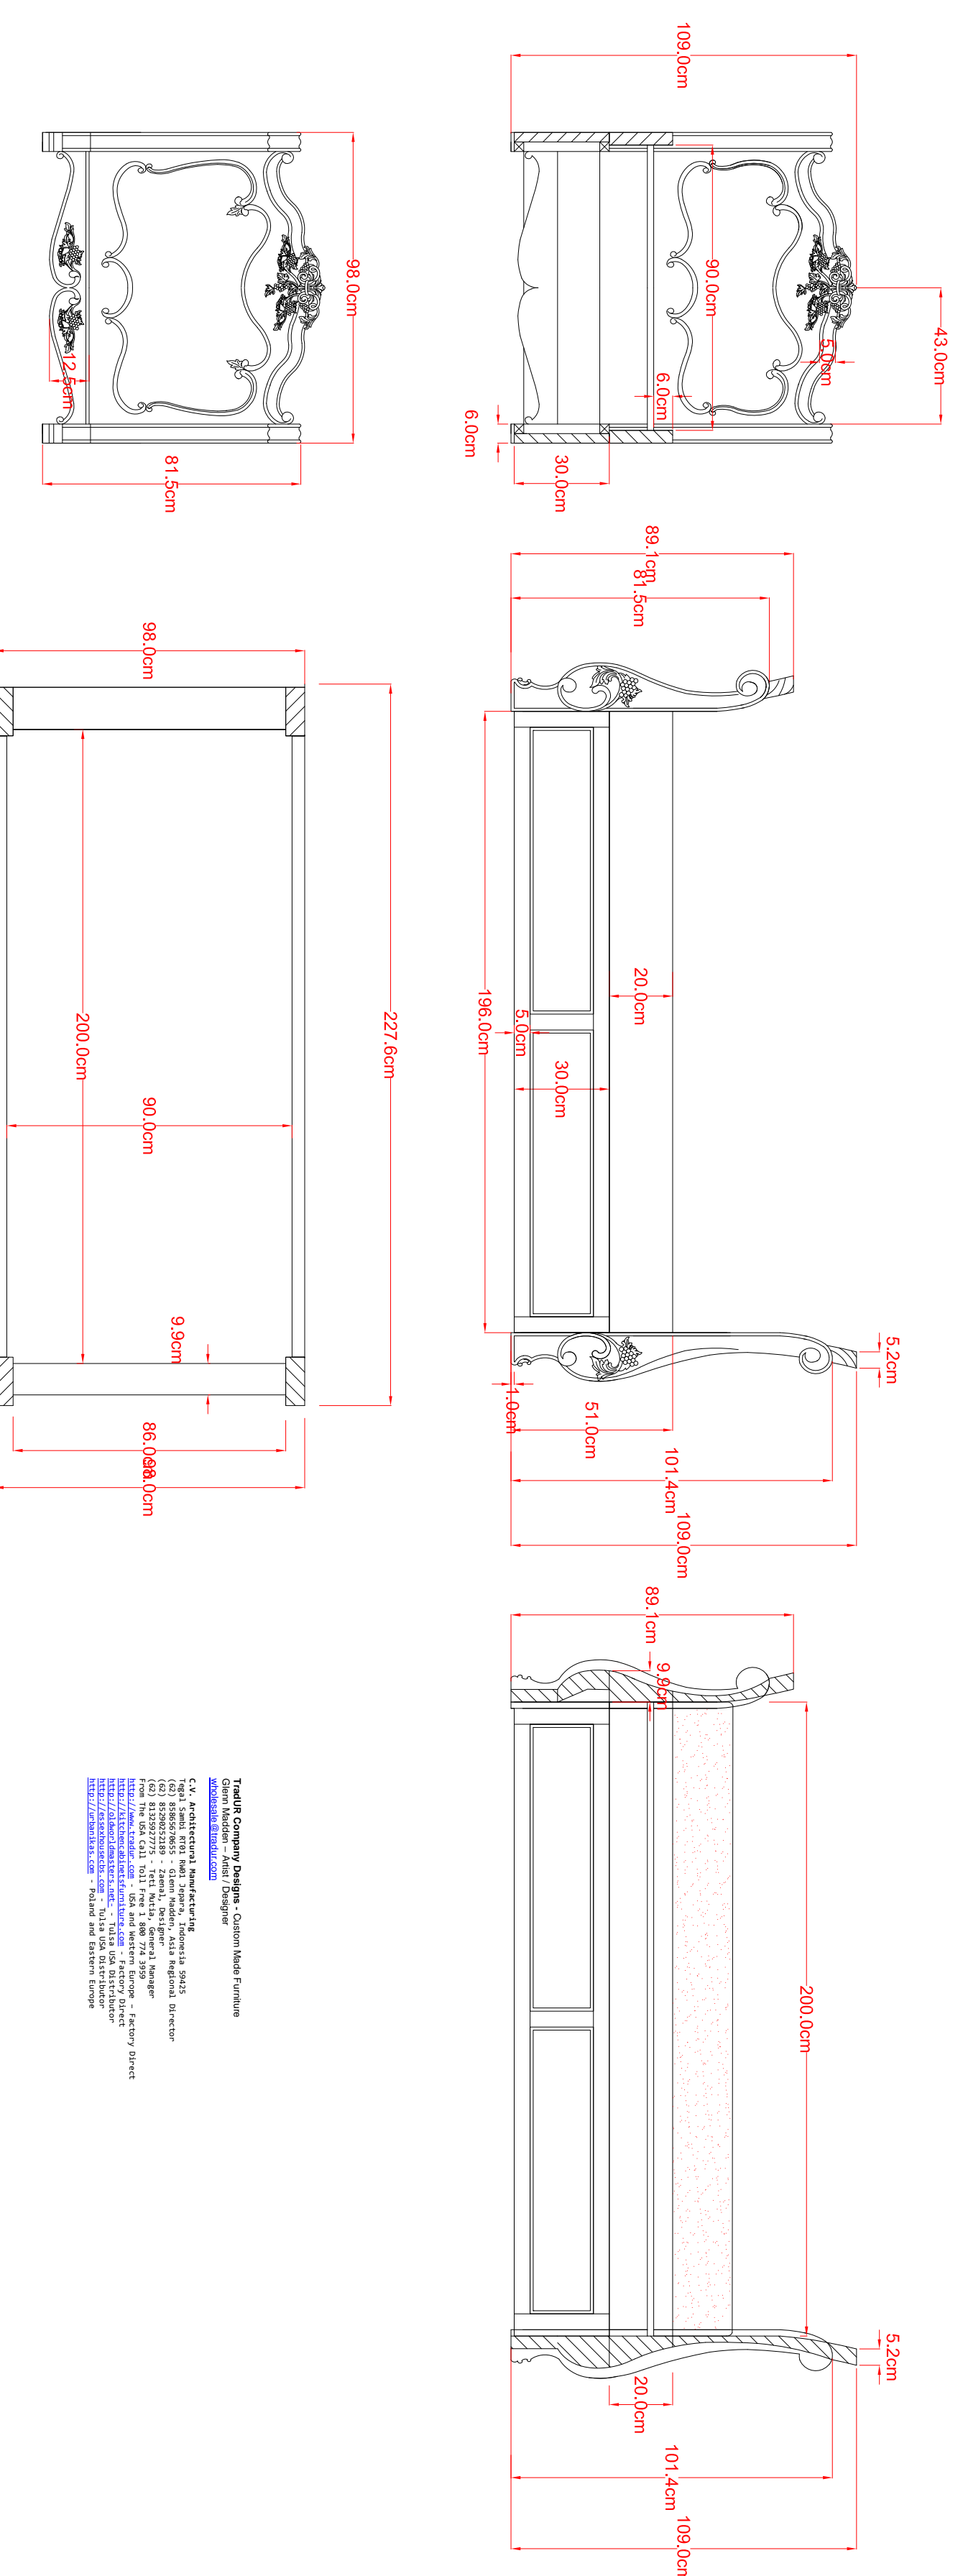

DAUGHTER BED
 COLOR BIANCO CREAM WIGOLD PATINAGOLDO ON CARNIGI
 QTY 1

DAUGHTER WARDROBE
 COLOR BIANCO CREAM WIGOLD PATINAGOLDO ON CARNIGI
 QTY 1

DAUGHTER CHEST
 COLOR BIANCO CREAM WIGOLD PATINAGOLDO ON CARNIGI
 QTY 1